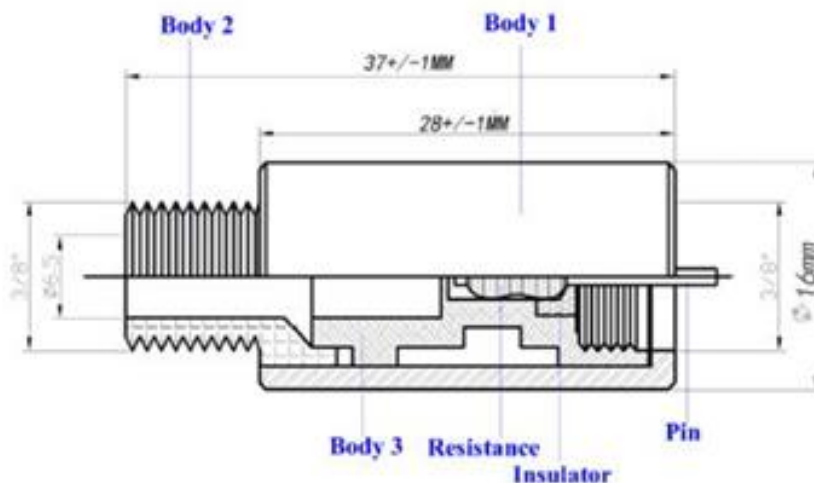

CARGA ANTIRROBO

All F male and F female size match IPS-2P-408 and ANSI SCTE 124 2006 specification

Drawing change: Out Diameter:16mm

	ITEM	TYPICAL	Q.C. LIMITED
RETURN	5—15MHz	>64	>60
LOSS	15—550MHz	>47	>45
(dB)	550—1000MHz	>35	>28