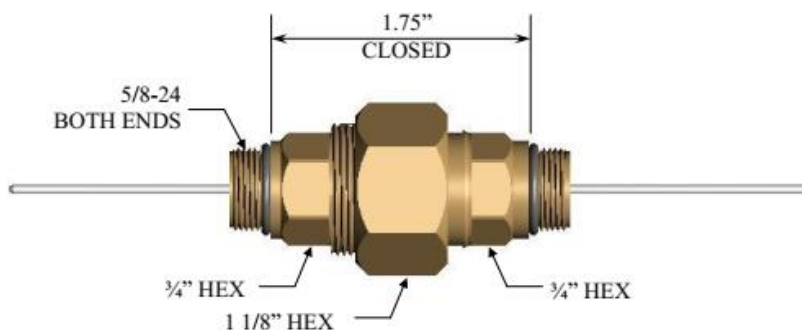

## CONECTOR DOBLE PIN KS/KS 5/8

### Operation Specification:

Bandwidth	0 Mhz to 1 GHz
Impedance	75 Ohms
Operating Voltage Rating	90 Volts (@ 60 Hz continuous AC)
Operating Current Rating	20 Amps (@ 60 Hz continuous AC)
Operating Temperature Range	-40° to +140° F
Insertion Loss	<.10 dB
Return Loss	>30dB
Shielding Effectiveness	>120 dB