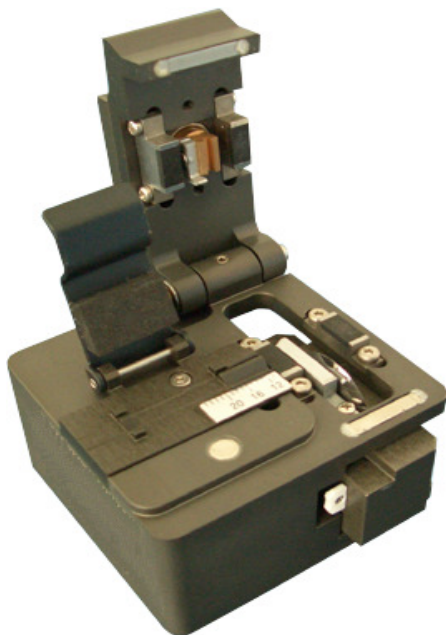

Codificación: MW-21	ESPECIFICACIONES TECNICAS	
Fecha: 10/06/2009		
Hojas 1 de 1		
Asunto	Cortadora de Fibra Optica	

Detalle

Características

Specifications

Dimensions	58mm x 55mm x 48mm
Weight	260g
Bare fiber diameter	125 ϕ
Outercoat diameter	0.25mm~0.9mm
Fiber type	Single tube fiber and Ribbon fiber (exchangeable)
Cleaved length	5~30mm
Cleaved angle	0.5°
Blade life	0.5°-15,000 cleaves 1°-36,000 cleaves (3,000cleaves--- Ribbon fiber)
Mode	Semiautomatic